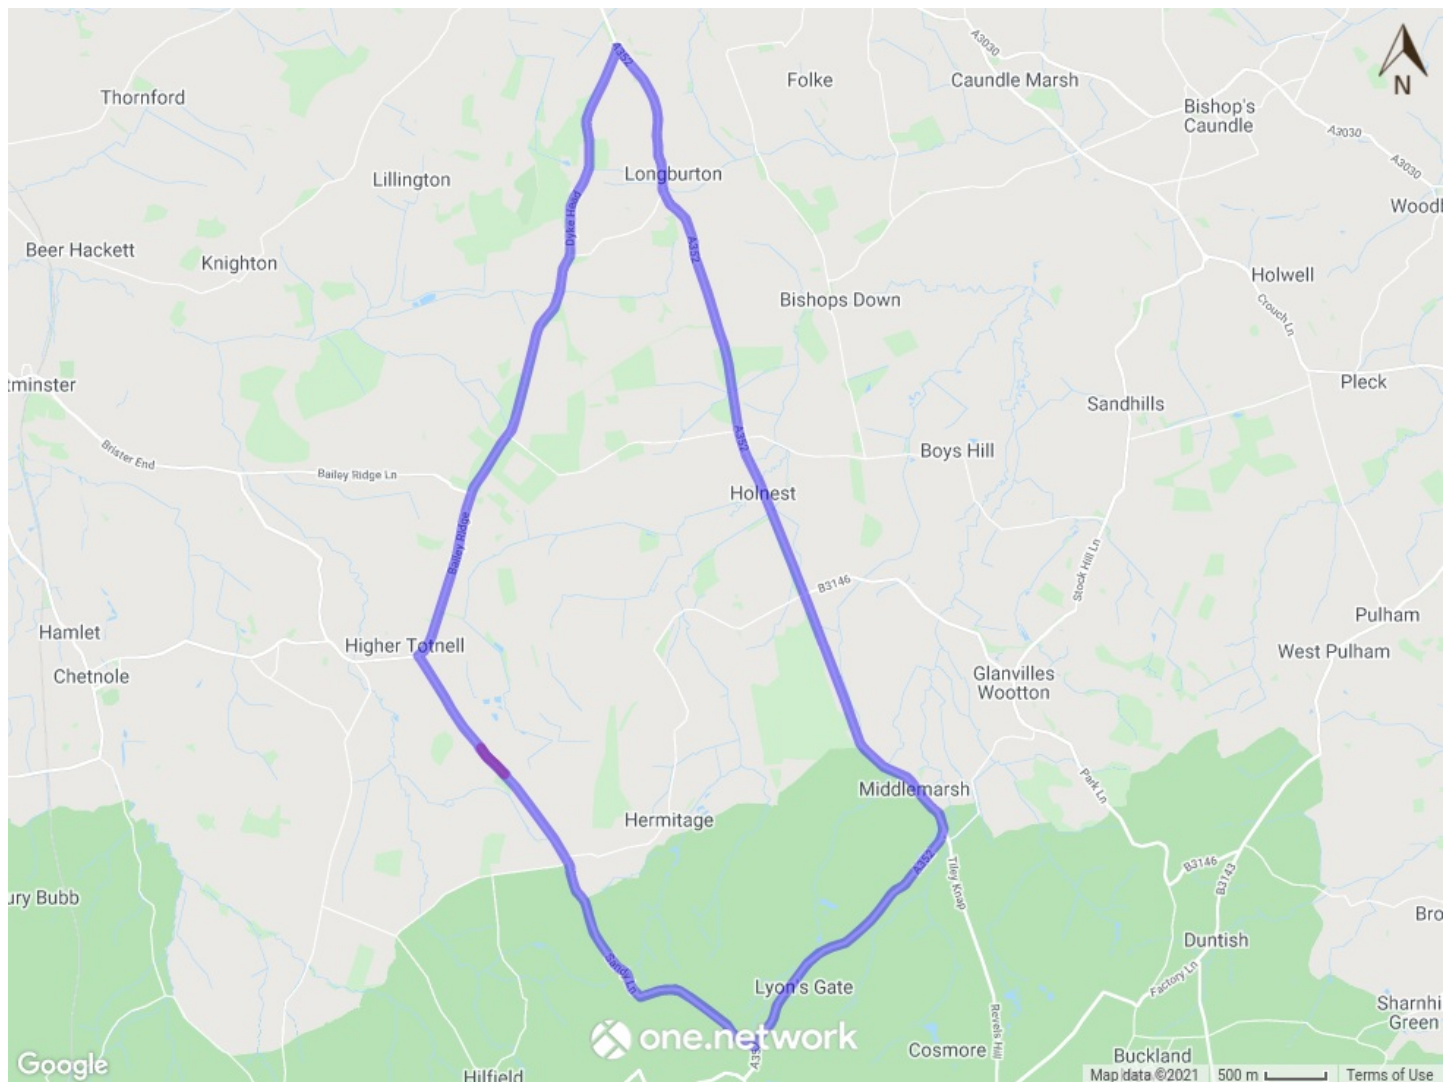

Consultation document ref: NCO116.21, dated 28th April 2021

PROPOSED TEMPORARY CLOSURE OF THREE GATES, LEIGH

I have received an application from Openreach to close Three Gates, Leigh between its junctions with Long Meadow and the entrance to Leigh Equestrian Center, a distance of approximately 300 metres. The closure has been requested to allow Sunbelt Rentals, agents of BT Openreach, to access overhead network cable to provide a customer connection.

It will come into operation on Sunday 24th June 2021 between 09.30hrs and 15:30hrs daily and will remain in force for 5 days. However it is anticipated that the works will be completed on Friday 24th June 2021.

Sunbelt Rentals, agents of BT Openreach will publicise the road closure in a number of ways: they will place information boards on the road in this area to inform the travelling public of the works; they will carry out a letter drop to local residents directly affected by the works; and they will sign a vehicular diversion route using the local road network. The following map shows the extent of the closure and the diversion route.

This document is for information only, however if you have any concerns about this proposal, please contact Nigel Coelho, (trafficteam@dorsetcouncil.gov.uk) by 4th June 2021.

View all roadworks in your area - dorsetcouncil.gov.uk/roadworks-events